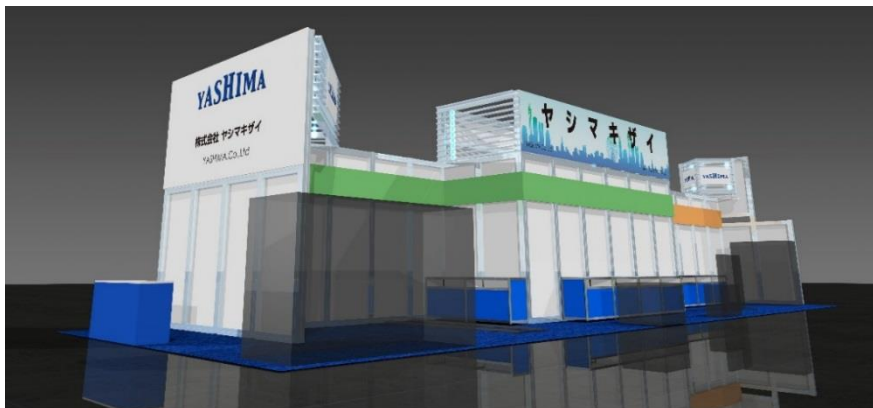

YASHIMA, major railway distributor participates in Mass-Trans Innovation Japan 2015, the only exhibition that is focused on railway system in Japan. We are looking forward to your visit to our stand.

◆ Mass-Trans Innovation Japan 2015

Place Makuhari Messe (2-1, Nakase Mihama-ku, Chiba-city, Chiba prefecture 261-0023 Japan)

Date November 11st (Wednesday) - November 13rd (Wednesday), 2015, 10:00 A.M. - 5:00 P.M.

Official Website <http://www.mtij.jp/>

◆ Our stand information

The place of our stand: C-15

No.	JOINT COMPANY EXHIBITION	CONTENT
1	INDUSTRIAS E. DIAZ S.A.	New Generation Emergency Window Unit
2	SABIC JAPAN LLC	Innovative Plastic Products
3	SAIRA ELECTRONICS	Equipments for Rolling Stock
4	AHEREN JAPAN CO., LTD	High Worker
5	FPS INC.	Flat Panel Speaker
6	SHINKO DENGYO CO., LTD	Testing Device for Rolling Stock
7	SHIN-TOMOE ELECTRIC MANUFACTURING CO., LTD	Battery Mortor Car
8	SINFONIA TECHNOLOGY CO., LTD.	Sensor System for Rolling Stock
9	TONETS CORPORATION	Movable Dust Collector
10	NISSEI OVAL CO., LTD	Infrared Heater
11	JAPAN AVIATION ELECTRONICS INDUSTRY, LIMITED	Highly Efficient Connectors for Rolling Stock
12	HITACHI KOKUSAI ELECTRIC INC.	Video Monitoring System, Secure Wireless System
13	YAMAKYU CO., LTD	Brile Products
14	YASHIMA & CO., LTD	Anti-Fugal Air Refresher for Railway Vehicles

Note: The Contents of exhibition might be changed without notice.

For further information of us, please feel free to send us e-mail to the following address:

E-mail: info@yashima-co.co.jp